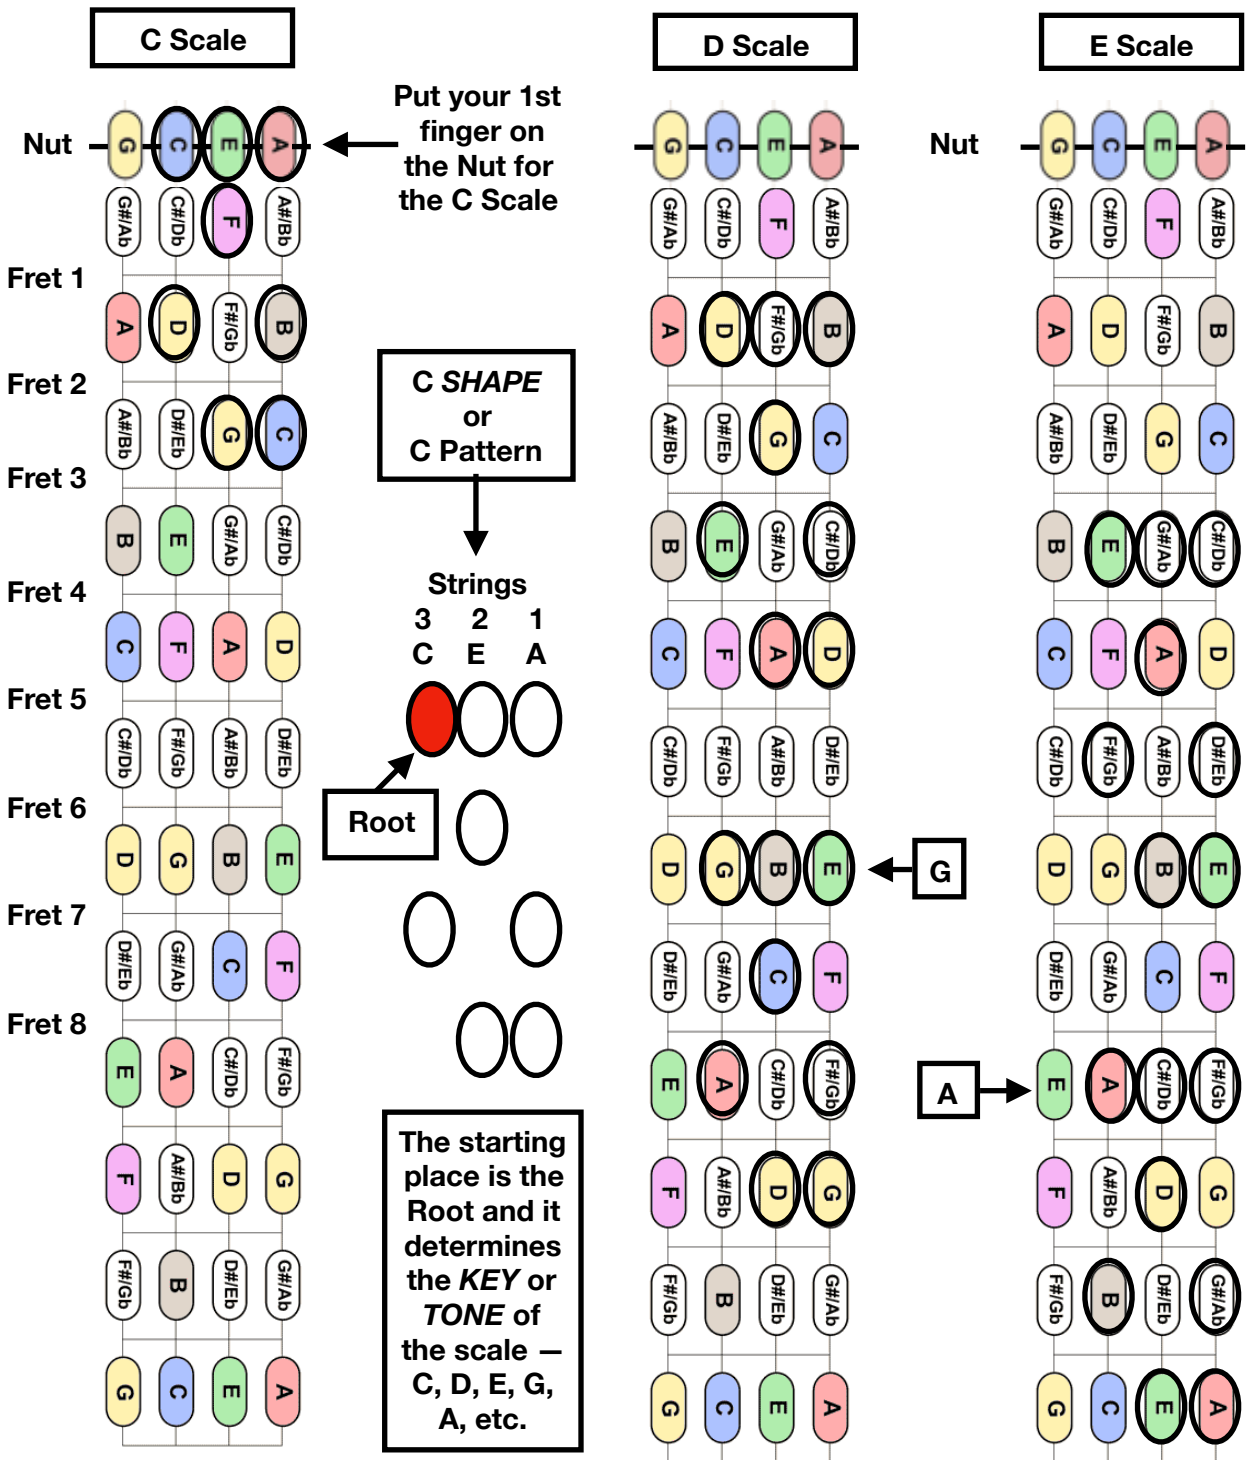

C SHAPE Scale

Ukulele Fretboard Note Chart

SONG C, D, G, A Major Scales

ARTIST _____

C Major Scale - C Shape

Diagram of the C Major Scale in C Shape. The strings are labeled T (Treble), A, C, B, G (Bass). The notes and fingerings are: A (0), E (0), C (0), G (2), F (2), C (3), D (3), E (2), A (0), G (3), F (1), C (0), G (2), E (0).

D Major Scale - C Shape

Diagram of the D Major Scale in C Shape. The strings are labeled T, A, C, B, G. The notes and fingerings are: A (2), E (2), C (2), G (4), F (3), D (5), E (5), A (4), G (2), F (5), D (3), C (2), G (4), E (2).

Blank diagram for the C Major Scale in C Shape, with strings labeled T, A, C, B, G.

G Major Scale - G Shape

Diagram of the G Major Scale in G Shape. The strings are labeled T, A, C, B, G. The notes and fingerings are: A (0), E (0), C (0), G (2), F (2), D (3), E (3), A (2), G (0), F (3), D (1), C (0), G (2), E (0).

A Major Scale - G Shape

Diagram of the A Major Scale in G Shape. The strings are labeled T, A, C, B, G. The notes and fingerings are: A (2), E (2), C (2), G (4), F (3), D (5), E (5), A (4), G (2), F (5), D (3), C (2), G (4), E (2).