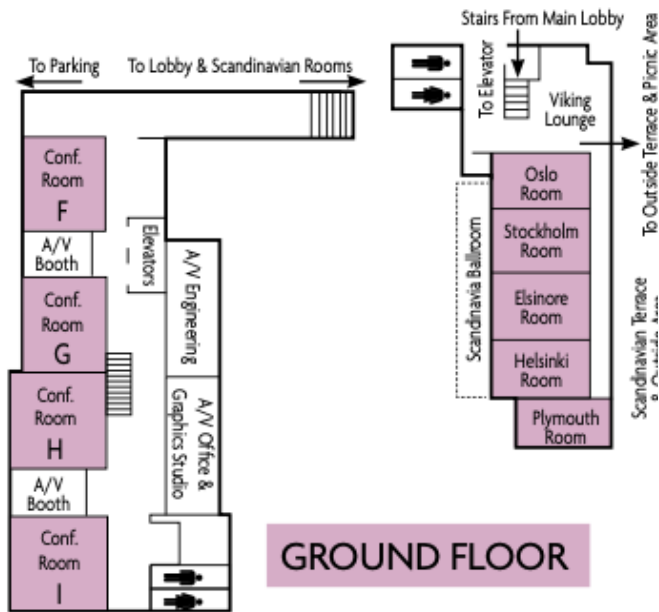

MAIN FLOOR

Minnesota Bluegrass & Old-Time Music Association

2022 Minnesota Bluegrass Fall Jam and Great Minnesota Uke Gathering (GMUG)

November 11-13

SECOND FLOOR

Room Codes

Main Floor

Regency = R
Boardrm 1 = BR1
Boardrm 2 = BR2
Conf. Rm = CRB,
CRC, CRD & CRE
Concessions Hall = CH
Fireside - FS
Copenhagen = C
Europa Room. = ER
Vendor Rm - CRD

Second Floor

Studios 1-17 =
S1-17

Ground Floor

Conf. Rm - CRF,
CRG, CRH & CRI
Oslo Room = O
Stockholm Rm = S
Helsinki Rm = H
Plymouth Rm = P

GROUND FLOOR

Concerts

Europa Room = E, Regency = R

Friday Evening