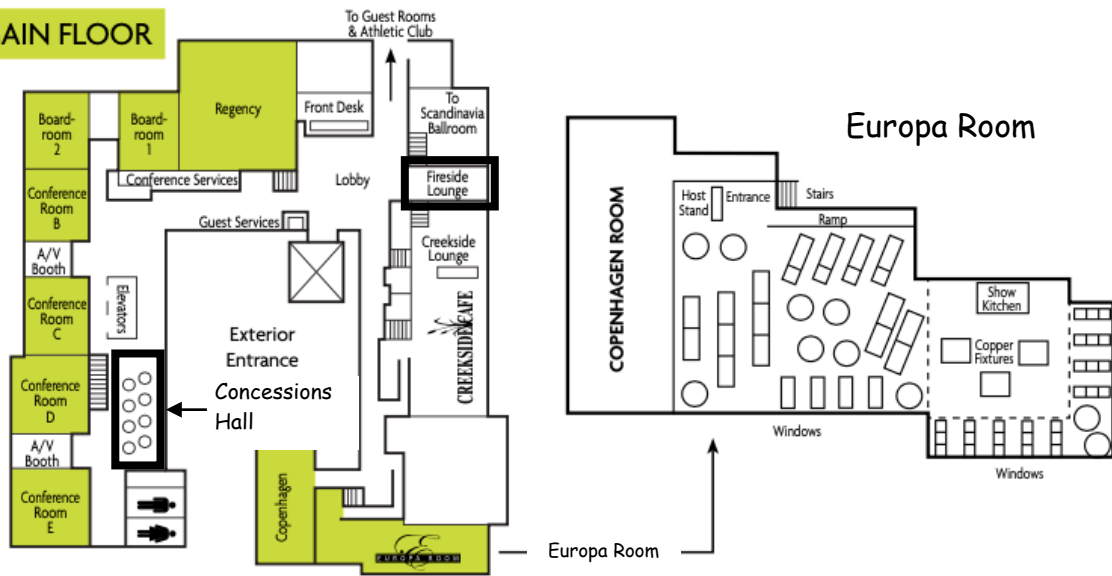

MAIN FLOOR

Minnesota Bluegrass & Old-Time Music Association

2022 Minnesota Bluegrass Fall Jam and Great Minnesota Uke Gathering (GMUG)

November 11-13

SECOND FLOOR

Room Codes

Main Floor

Regency = R
Boardrm 1 = BR1
Boardrm 2 = BR2
Conf. Rm = CRB,
CRC, CRD & CRE
Concessions Hall = CH
Fireside - FS
Copenhagen = C
Europa Room. = ER
Vendor Rm - CRD

Second Floor

Studios 1-17 =
S1-17

Ground Floor

Conf. Rm - CRF,
CRG, CRH & CRI
Oslo Room = O
Stockholm Rm = S
Helsinki Rm = H
Plymouth Rm = P

GROUND FLOOR

Concerts

Europa Room = E, Regency = R

Friday Evening