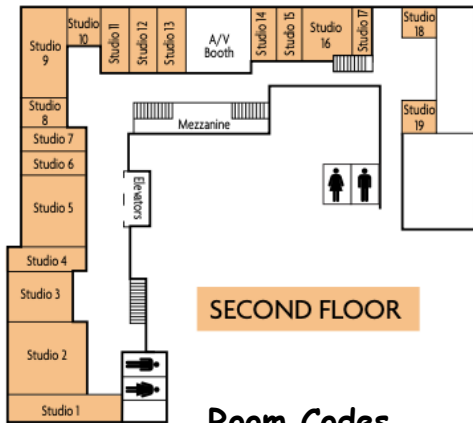

MAIN FLOOR

Minnesota Bluegrass & Old-Time Music Association

2022 Minnesota Bluegrass Fall Jam and Great Minnesota Uke Gathering (GMUG)

November 11-13

SECOND FLOOR

Room Codes

Main Floor

Regency = R
Boardrm 1 = BR1
Boardrm 2 = BR2
Conf. Rm = CRB,
CRC, CRD & CRE
Concessions Hall = CH
Fireside - FS
Copenhagen = C
Europa Room. = ER
Vendor Rm - CRD

Second Floor

Studios 1-17 =
S1-17

Ground Floor

Conf. Rm - CRF,
CRG, CRH & CRI
Oslo Room = O
Stockholm Rm = S
Helsinki Rm = H
Plymouth Rm = P

GROUND FLOOR

Concerts

Europa Room = E, Regency = R

Friday Evening