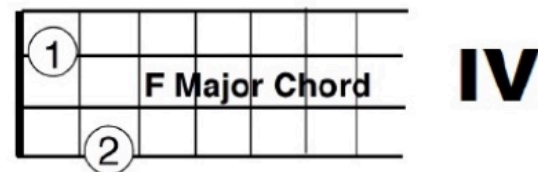

Jim D'Ville Play Ukulele By Ear

www.PlayUkuleleByEar.com

MAJOR SCALE CHORDS KEY OF C

INTERVAL PRACTICE

I-ii-I

I-iii-I

I-IV-I

I-V-I