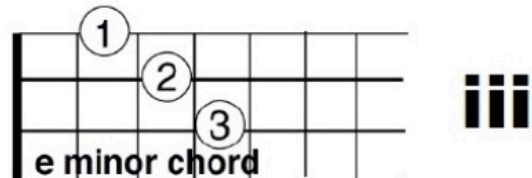

Jim D'Ville Play Ukulele By Ear

www.PlayUkuleleByEar.com

MAJOR SCALE CHORDS KEY OF C

INTERVAL PRACTICE

I-ii-I

I-iii-I

I-IV-I

I-V-I