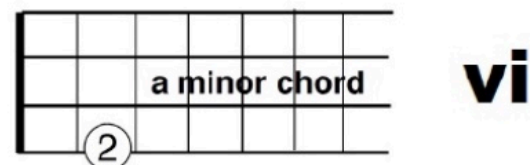

Jim D'Ville Play Ukulele By Ear

www.PlayUkuleleByEar.com

MAJOR SCALE CHORDS KEY OF C

INTERVAL PRACTICE

I-ii-I

I-iii-I

I-IV-I

I-V-I