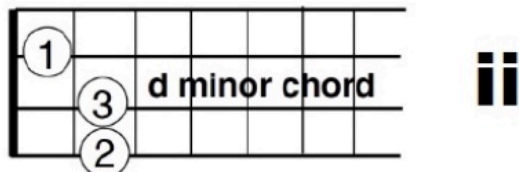

Jim D'Ville Play Ukulele By Ear

www.PlayUkuleleByEar.com

MAJOR SCALE CHORDS KEY OF C

INTERVAL PRACTICE

I-ii-I

I-iii-I

I-IV-I

I-V-I