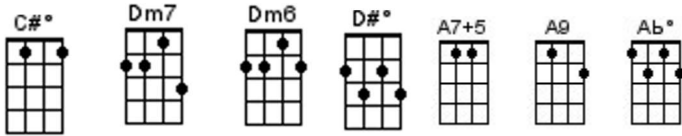

Night Lights by Sammy Gallup & Chester Conn

1956

Nat King Cole No. 11 hit - www.youtube.com/watch?v=sHosYY3ndaU

first notes a b

[Dm7] [G7]

[C] Night lights [C#dim] - those blues in the [Dm7] night [Dm6] lights
[D#dim] - Are no longer [C] bright lights since I'm without [A9] you [A7+5]
[D7] Sweet dreams oh where did they [Dm7] fly [G7] to
[C] You're gone [Am] and whom can I [Dm] cry [Dm7] to [Abdim] those

[C] Night lights [C#dim] - remind me of [Dm7] bright [Dm6] eyes
[D#dim] - And beautiful [C] white lies too good to be [A7] true
- As I go [Dm] on my [Dm6] way with [C] all my [Am7] heart I
[D7] Pray that those [Dm7] night lights [Dm6] will lead me to [C6] you