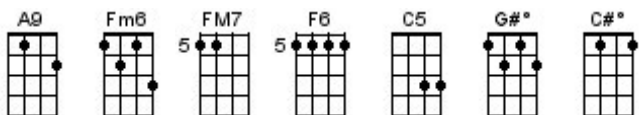

Non Dimenticar by Gino Redi & Shelley Dobbins

1958

Nat King Cole No. 45 - https://www.youtube.com/watch?v=Z_B9L5AWI0Q

First notes c d e

[C] [Am7] [Dm] [G#dim]

[C] Non dimenti-[CM7]car means [C6] don't forget you [A9] are my
[Dm] Dar-[G7]ling [A7] - [Dm] don't forget to [G7] be ---
[Dm] All you mean to [C6] me [C#dim] [Dm] [G7]

[C] Non dimenti-[CM7]car my [C6] love is like a [A9] star my
[Dm] Dar-[G7]ling [A7] - [Dm] shining bright and [G7] clear---
[Dm] Just be-[G7]cause you're [C] here [Fm6] [Cdim]

[C7] Please do not for-[Gm7]get [C7] that our lips have
[Gm7] Met [C7] and I've held you [F] tight [FM7] dear
[D6] - Was it dreams a-[Am7]go [D7] my heart felt this
[Am7] Glow or [D7] only just to-[Am7]night [Fm6] dear [G#dim]