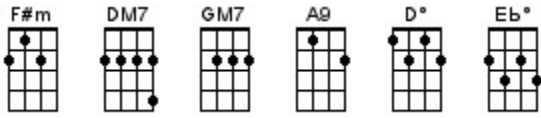

# Spring is Here by Rogers and Hart from Broadway musical *I Married An Angel* 1938

Ella Fitzgerald from her *Rogers & Hart Songbook* – [www.youtube.com/watch?v=WBjeMUUoE\\_Y](http://www.youtube.com/watch?v=WBjeMUUoE_Y)  
first note is A capo up one fret to play along

[D] Once there was a [F#m] thing called / [G] spring when the /  
[G6] World was writing verses like / [DM7] yours [F#m] and [G] mine /  
[D] All the lads and [F#m] girls would /  
[G] Sing when we / [G6] sat at little [A7] tables and /  
[D] Drank [Em7] May [D] wine [Ddim] /  
[Em7] - Now April [A7] May and June / [D] - are sadly [GM7] out of tune /  
[Em7] Life has stuck the [Bb6] pin in the [G] bal/-[Em7]loon [A7] /

[D dim] Spring [D] is / [D6] here /  
[D dim] Why doesn't my heart go / [D6] dancing /  
[Eb dim] Spring is / [A9] here /  
[Eb dim] Why isn't the waltz en/-[A9]trancing /  
[D] No desire / no ambition / [G] leads / [D] me /  
[Bm7] Maybe it's be/-cause nobody / [E7] needs / [A7] me /

[Ddim] Spring [D] is / [D6] here /  
[Ddim] Why doesn't the breeze de/-[D6]light me /  
[Eb dim] Stars ap/-[A9] pear /  
[Eb dim] Why doesn't the night in/-[A9]vite me /  
[D] Maybe it's be/-cause nobody / [E7] loves / [A7] me /  
[F#m] Spring [Bm7] is / [Em7] here [A7] I / [D] hear